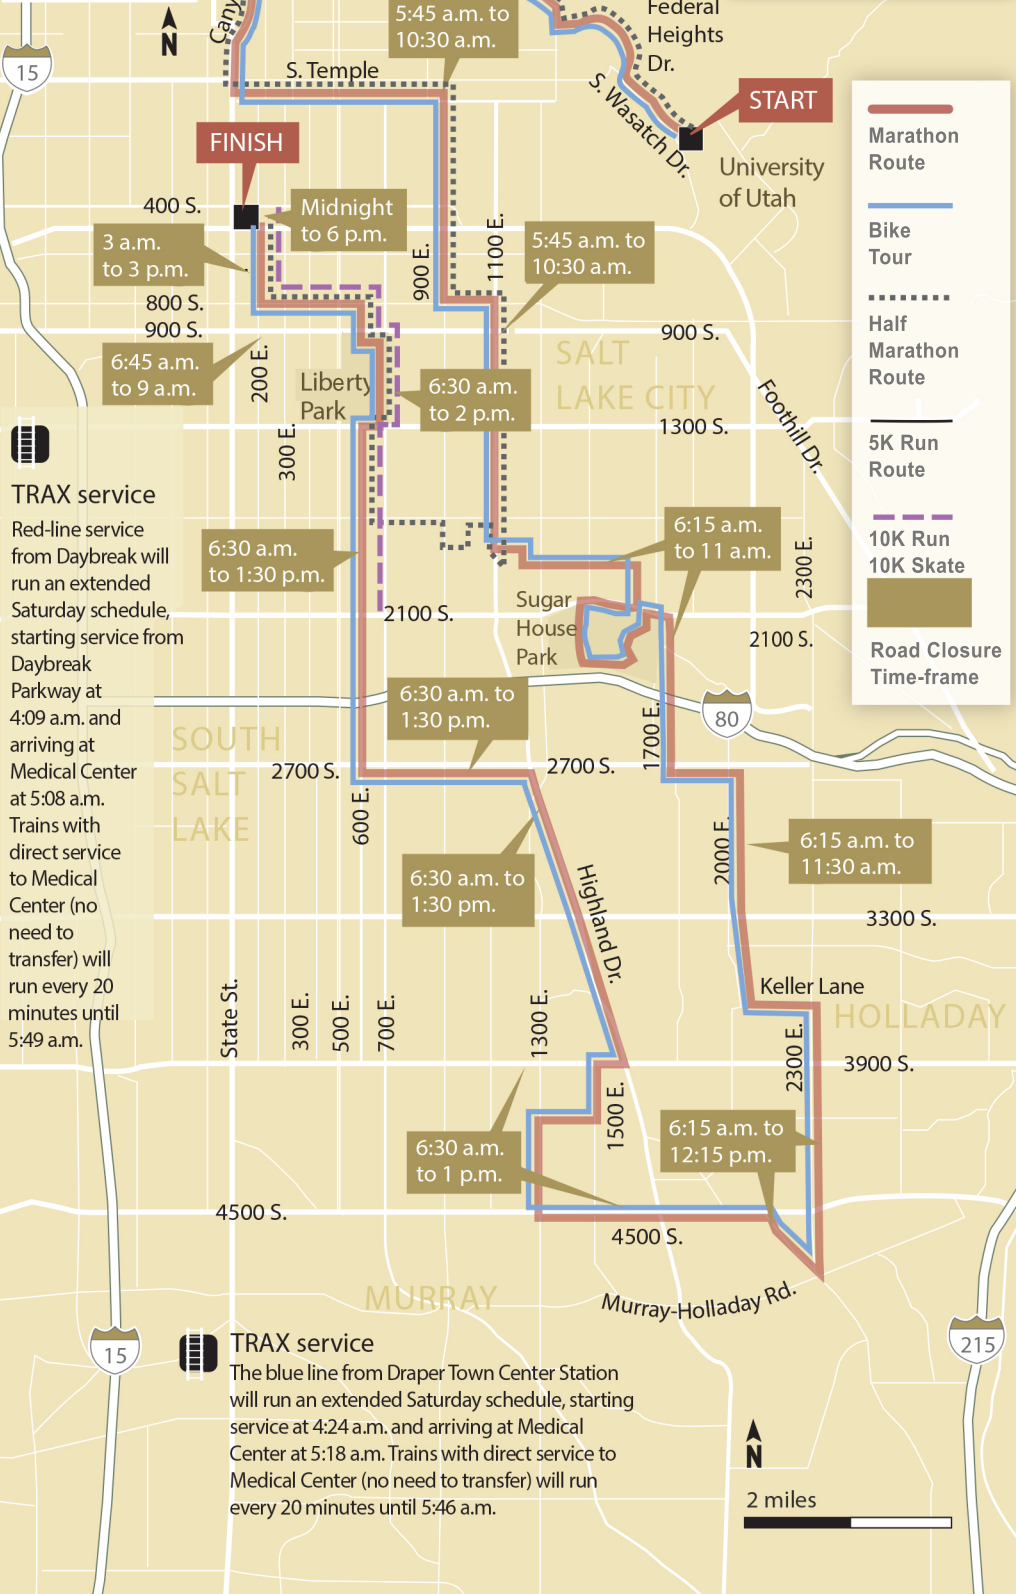

# SATURDAY START TIMES

- Bike Tour | 6:00 am
- Marathon | 7:00 am
- Half Marathon | 7:00 am
- 10K Skate | 7:05 am
- 10K Run | 7:10 am
- 5K Run | 7:15 am

**TRAX service**  
 Red-line service from Daybreak will run an extended Saturday schedule, starting service from Daybreak Parkway at 4:09 a.m. and arriving at Medical Center at 5:08 a.m. Trains with direct service to Medical Center (no need to transfer) will run every 20 minutes until 5:49 a.m.

**TRAX service**  
 The blue line from Draper Town Center Station will run an extended Saturday schedule, starting service at 4:24 a.m. and arriving at Medical Center at 5:18 a.m. Trains with direct service to Medical Center (no need to transfer) will run every 20 minutes until 5:46 a.m.